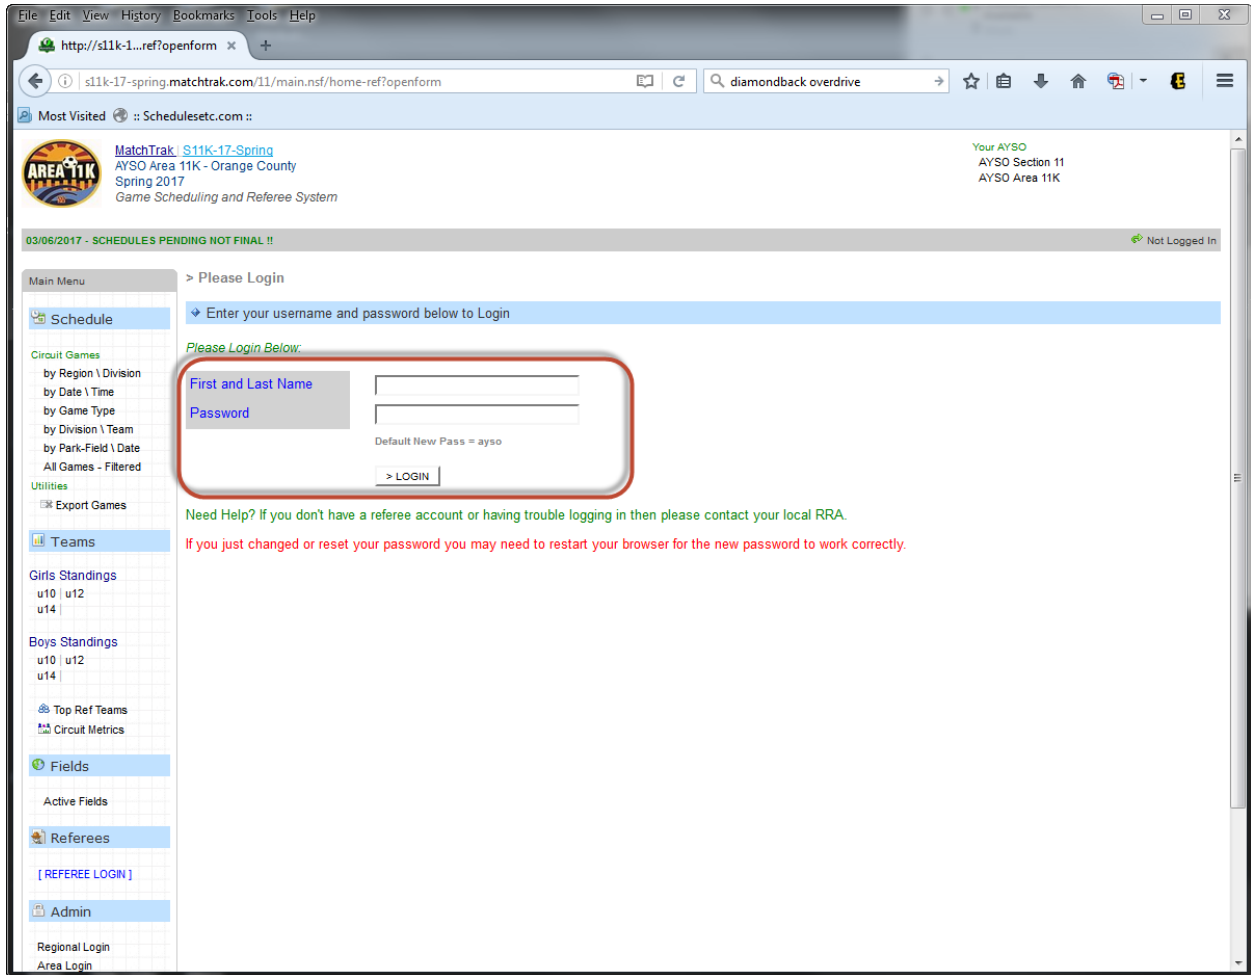

5. Enter your first and last name and password (if you don't have a password yet, use "ayso" as your password)